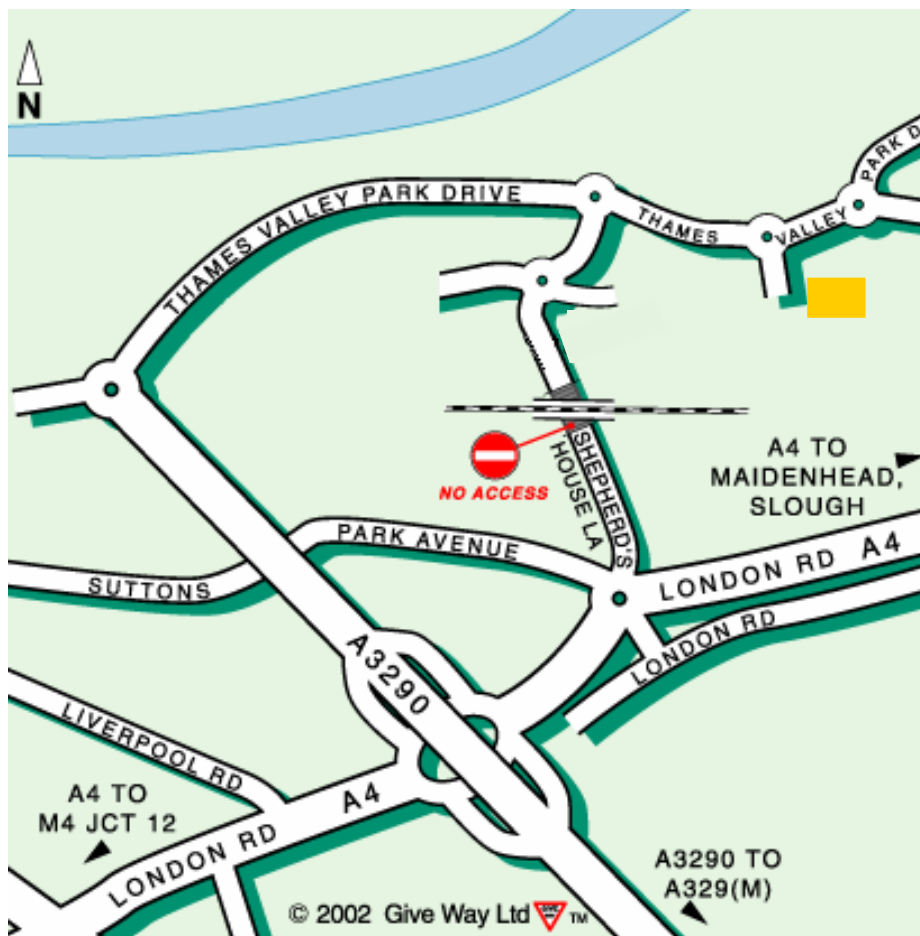

DIRECTIONS & PUBLIC TRANSPORT

The Waterfront,
300 Thames Valley Park Drive
Reading, Berkshire
RG6 1PT

A shuttle bus service runs every seven minutes into Reading town centre

DIRECTION FROM M4

From M4, come off at Junction 10. Follow signs to Reading and you will join the A329M. Continue to end of A329M follow signs Reading (E) A3290 Thames Valley Park. At the roundabout turn right, go straight over the next roundabout and then turn right at the third roundabout. The Waterfront is on your left - client and visitor parking are at the rear of the building.