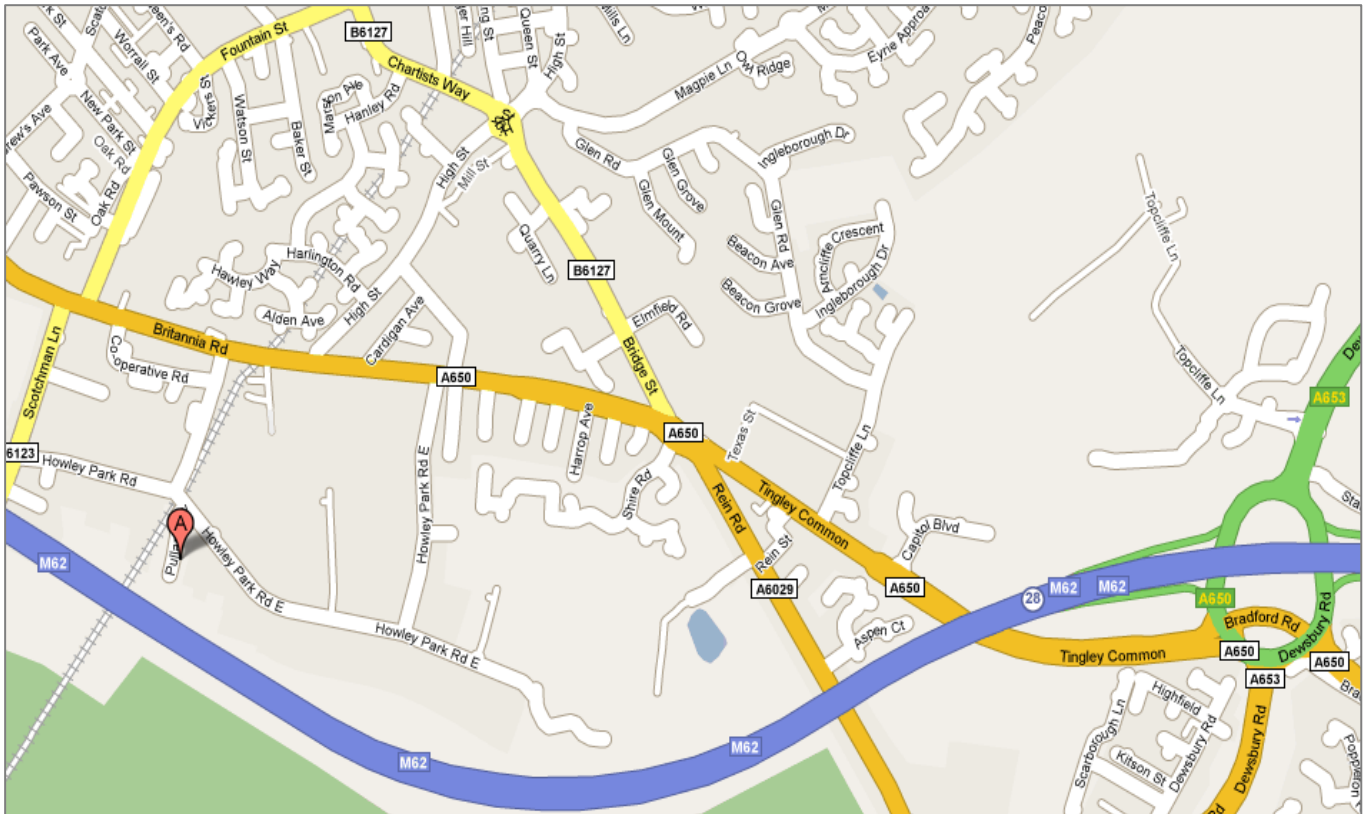

# BaxterStorey Leeds Office

9 Howley Park Business Village  
Pullan Way  
Morley  
Leeds  
West Yorkshire  
LS27 0BZ

Tel - 0113 201 2410

Fax - 0113 201 2411

## To get here by road

From M62 junction 28:

- Exit onto A650/A653/Dewsbury Road, continue to follow A650 (1.1 miles)
- At the roundabout, take the third exit onto Britannia Road (0.6 miles)
- Turn left at Howley Park Road (0.2 miles) {At traffic lights, pub on your left, mermaid fish restaurant in front of you}
- Turn left at Howley Park Road East (125ft)
- Turn right into Howley Park Business Village, Pullan Way (341ft)
- We are situated at the bottom of the Business Village, Unit 9